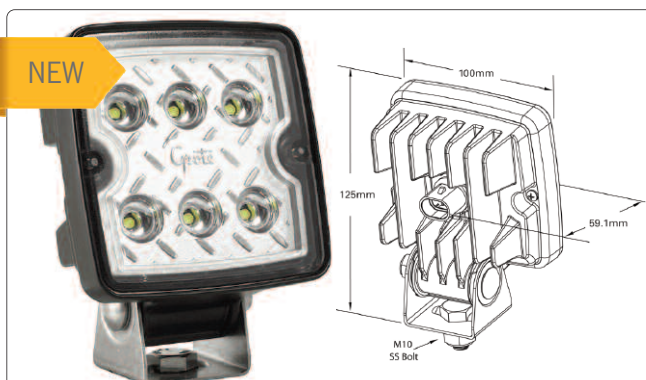

LTQ 1200 WF

Order-No.: 6 0156 3631

Wide flood spot light with square diecast aluminium housing, black coated. Hard coated polycarbonate glass. Corrosion resistant to SAE J2139. Daylight similar white light for authentical colours. Inclusive watertight DT-2- (Deutsch) connector.

Nominal voltage	DC 12 - 24V
Power consumption / luminous flux	18 W / 1200 Lumen
Protection	IP69K