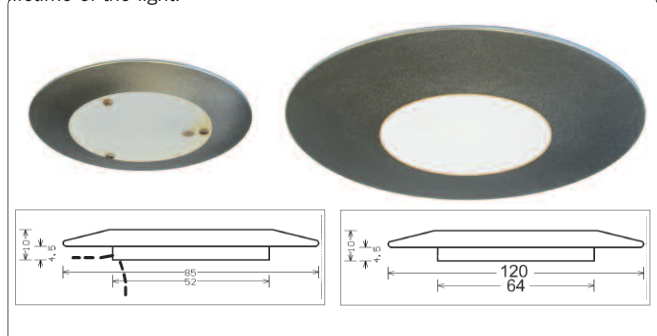

PLS 2,5 S

Order-No.: 3 5742 1510

Mini-Power LED spot 2,5W, 2axis adjustable with ON / OFF switch at the base. Luminous colour warm white 2700 K with flood characteristic. DC 8 - 30 V. Base diameter 35 mm.

PLS 7 D

Order-No.: 3 5742 1220

Power LED spot 6 W with dimmer integrated in the stand. Luminous colour warm white 2700 K with flood characteristic. DC 8 - 30 V. Base diameter 45 mm.

protects the LED from overload. The housing is made from anodized aluminium and guarantees a very efficient heat dissipation and long light lifetime of the light.

PLE 3

Order-No.: 3 5742 3500

Super flat light with integrated Power LED, 3 W. Luminous colour warm white 2700 K, DC 8 - 30 V. Aluminium housing with acrylic glass. Diameter 85 mm, height 10 mm.

PLE 3 S

Order-No.: 3 5742 3010

Super flat light with integrated Power LED, 3 W with integrated ON / OFF switch. Same technical data as PLE 3.

PLE 6

Order-No.: 3 5742 5500

Super flat light with integrated Power LED, 6 W. Luminous colour warm white 2700 K, DC 8 - 30 V. Aluminium housing with acrylic glass. Diameter 120 mm, height 10 mm.