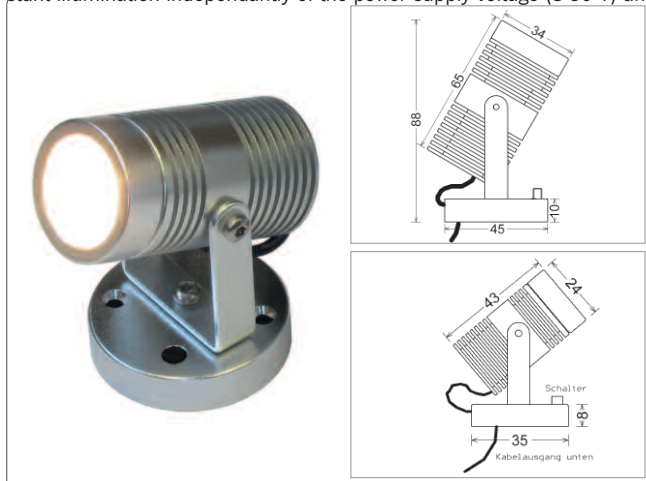

PLS 2,5 S

Order-No.: 3 5742 1510

Mini-Power LED spot 2,5W, 2axis adjustable with ON / OFF switch at the base. Luminous colour warm white 2700 K with flood characteristic. DC 8 - 30 V. Base diameter 35 mm.

PLS 7 D

Order-No.: 3 5742 1220

Power LED spot 6 W with dimmer integrated in the stand. Luminous colour warm white 2700 K with flood characteristic. DC 8 - 30 V. Base diameter 45 mm.

protects the LED from overload. The housing is made from anodized aluminium and guarantees a very efficient heat dissipation and long light lifetime of the light.

PLE 3

Order-No.: 3 5742 3500

Super flat light with integrated Power LED, 3 W. Luminous colour warm white 2700 K, DC 8 - 30 V. Aluminium housing with acrylic glass. Diameter 85 mm, height 10 mm.

PLE 3 S

Order-No.: 3 5742 3010

Super flat light with integrated Power LED, 3 W with integrated ON / OFF switch. Same technical data as PLE 3.

PLE 6

Order-No.: 3 5742 5500

Super flat light with integrated Power LED, 6 W. Luminous colour warm white 2700 K, DC 8 - 30 V. Aluminium housing with acrylic glass. Diameter 120 mm, height 10 mm.