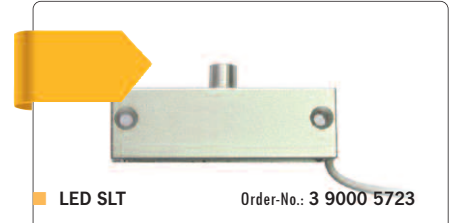

LED WL1,2 Order-No.: 3 9000 5457

LED SLT Order-No.: 3 9000 5723

Cupboard 7 shelf light with integrated push button. DC 8 - 30 V, 1 W, 4000 K, **Dimensions** L 44 x W 14 x H 7.5 mm

NEW