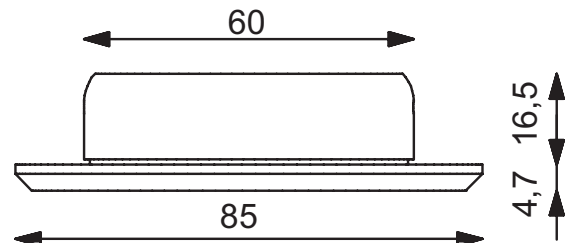

- stainless steel V4A (AISI316L) polished
- pleasant warm white (3.000 K) High-Power LED 3 x 1 W
- with satin-finish acrylic glass pane
- ready for 10 - 30 Volt DC
- IP67, waterproof

LED EB32-1 (Slave)